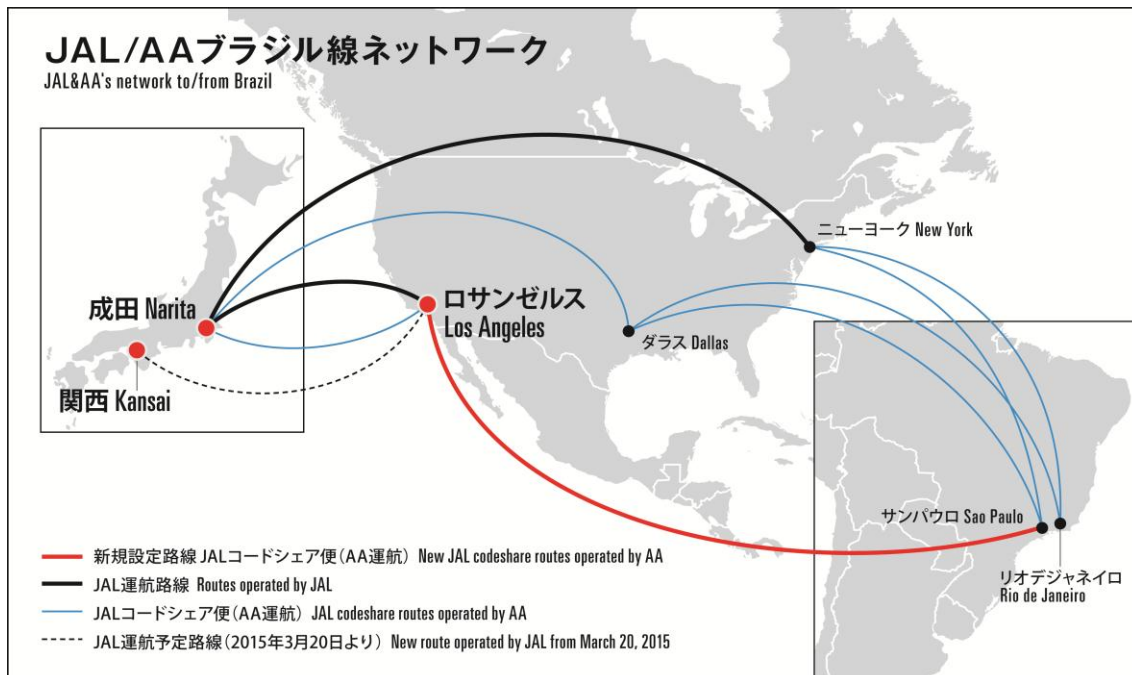

In addition to JAL's code share flights (operated by AA) to Brazil via New York and Dallas Fort Worth, the airline decided to add new codeshare flights on Los Angeles = San Paulo route into its network between Japan and Brazil, to provide customers with improved convenience and benefits.

JAL and AA, being the partners on their joint business of trans-Pacific services, will continue to strengthen their partnership to enhance customers' convenience and embrace the new challenges to become the most preferred airline in the world.

Flight Number	Route	Dep. Time	Arr. Time	Days of Operation	Operating Airline
JL7220/AA215	Los Angeles – Sao Paulo	19:40	12:45+1	Daily	AA
JL7221/AA216	Sao Paulo – Los Angeles	23:15	6:35 +1	Daily	AA

<More>

[Reference: JL/AA codeshare flights between the U.S. and Brazil]

Flight Number	Route	Dep. Time	Arr. Time	Days of Operation	Operating Airline
JL7200/AA951	New York – Sao Paulo	23:40	11:20	Daily	AA
JL7201/AA950	Sao Paulo – New York	22:10	06:05	Daily	AA
JL7218/AA919	New York – Sao Paulo	19:40	07:25	Tue., Thu., Sun.	AA
JL7219/AA958	Sao Paulo – New York	23:55	07:50	Mon., Wed., Fri.	AA
JL7208/AA973	New York – Rio de Janeiro	21:30	09:45	Daily	AA
JL7209/AA974	Rio de Janeiro – New York	21:47	06:12	Daily	AA
JL7204/AA963	Dallas Fort Worth – Sao Paulo	20:20	09:25	Daily	AA
JL7205/AA962	Sao Paulo – Dallas Fort Worth	22:40	06:00	Daily	AA
JL7206/AA251	Dallas Fort Worth – Rio de Janeiro	19:45	09:25	Mon., Thu., Sat.	AA
JL7207/AA250	Rio de Janeiro – Dallas Fort Worth	22:35	06:30	Tue., Fri., Sun.	AA