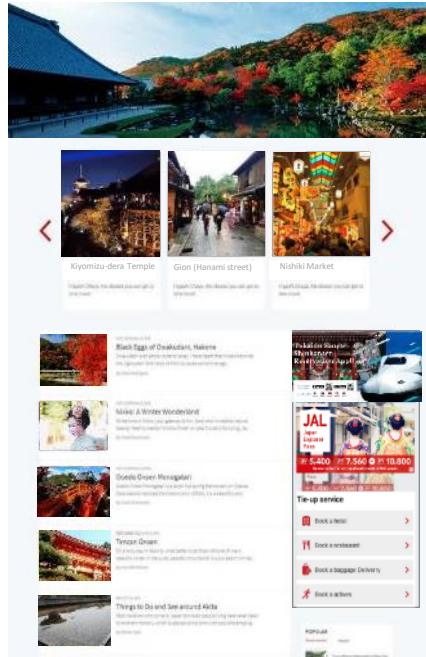

Joint Website Image

② Sightseeing spots

Our recommended tourist information

TOP page

① Introduction Page – Japan`s Charm (Culture/Gourmet/Events/Experience)

③ Company Profile Page Central Japan Railway Company