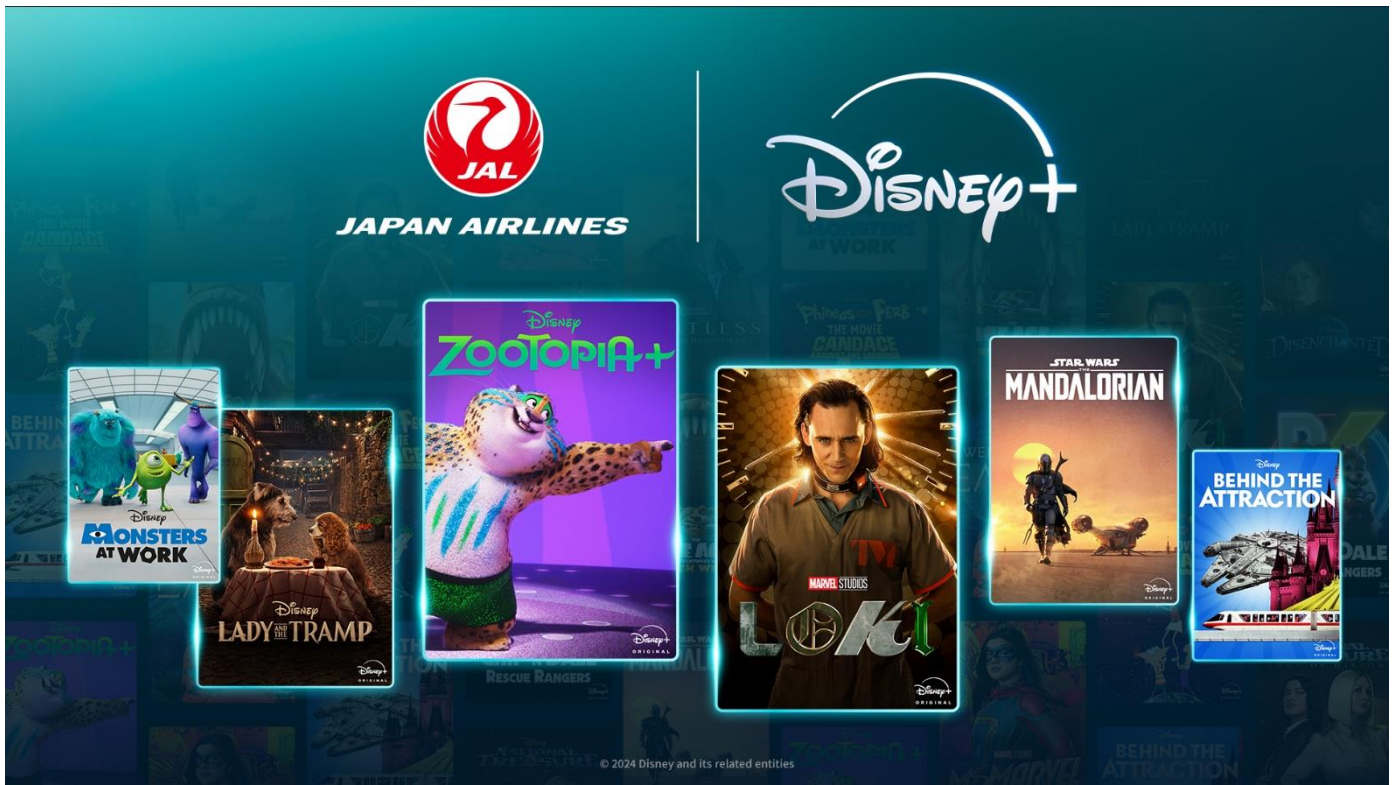

Through continuously evolving inflight entertainment, JAL aims to create the best possible journey tailored to each customer's needs.

Comment from Junko SAKIHARA, Deputy Senior Vice President of Customer Experience Dept.

"We are delighted to be the first airline in Japan to offer a wide range of Disney+ Originals on both domestic and international flights. We are very pleased to provide a comfortable journey to many of our customers. JAL aims to offer services that allow each customer to choose according to their preferences, through a variety of inflight entertainment and stable inflight Wi-Fi. During this summer vacation, please create unforgettable memories with your family and friends by enjoying the wonderful works of Disney+ Originals on JAL flights."

Service Overview

Content: Disney+ Originals available on JAL's inflight entertainment system

Start Date:

International flights: From July 2024

Domestic flights: From August 2024

Applicable Flights: All JAL aircraft on international and domestic flights *

*The number of available titles may vary by aircraft type.

For more details on inflight entertainment, click [here](#).